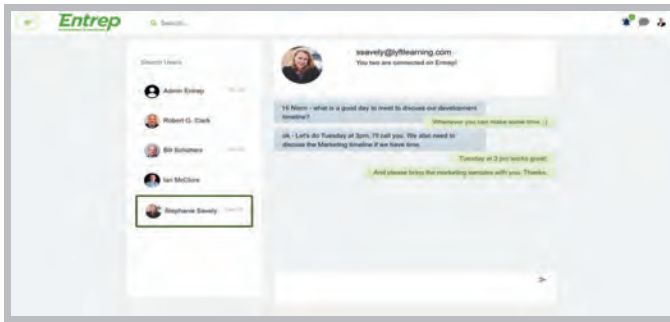

How it Works

The SBV Entrepreneur Network powered by Entrep has robust search capabilities. Get started by creating profiles for yourself and each of your Organizations (businesses). You can provide as much, or as little information as you want, but remember, you want to be able to find the right people and they want to find you!

Connect

It really is about who you know. Once your profiles are in place, you can search by geography, skills, location, industry and so much more to find the people, companies, mentors, support organizations and communities that you need to know.

- **Connect** with other people.
- **Follow** other Organizations.
- **Join** Communities.

Learn & Assess

Finding great business education content shouldn't be such a hassle.

The network makes accessing great business educational content simple. Everything you've viewed is stored in My Content so you don't have to dig to find that great video you saw three months ago. Includes Assessments from leading organizations to help you understand the skills you have and the ones you need to lead your business today and tomorrow.